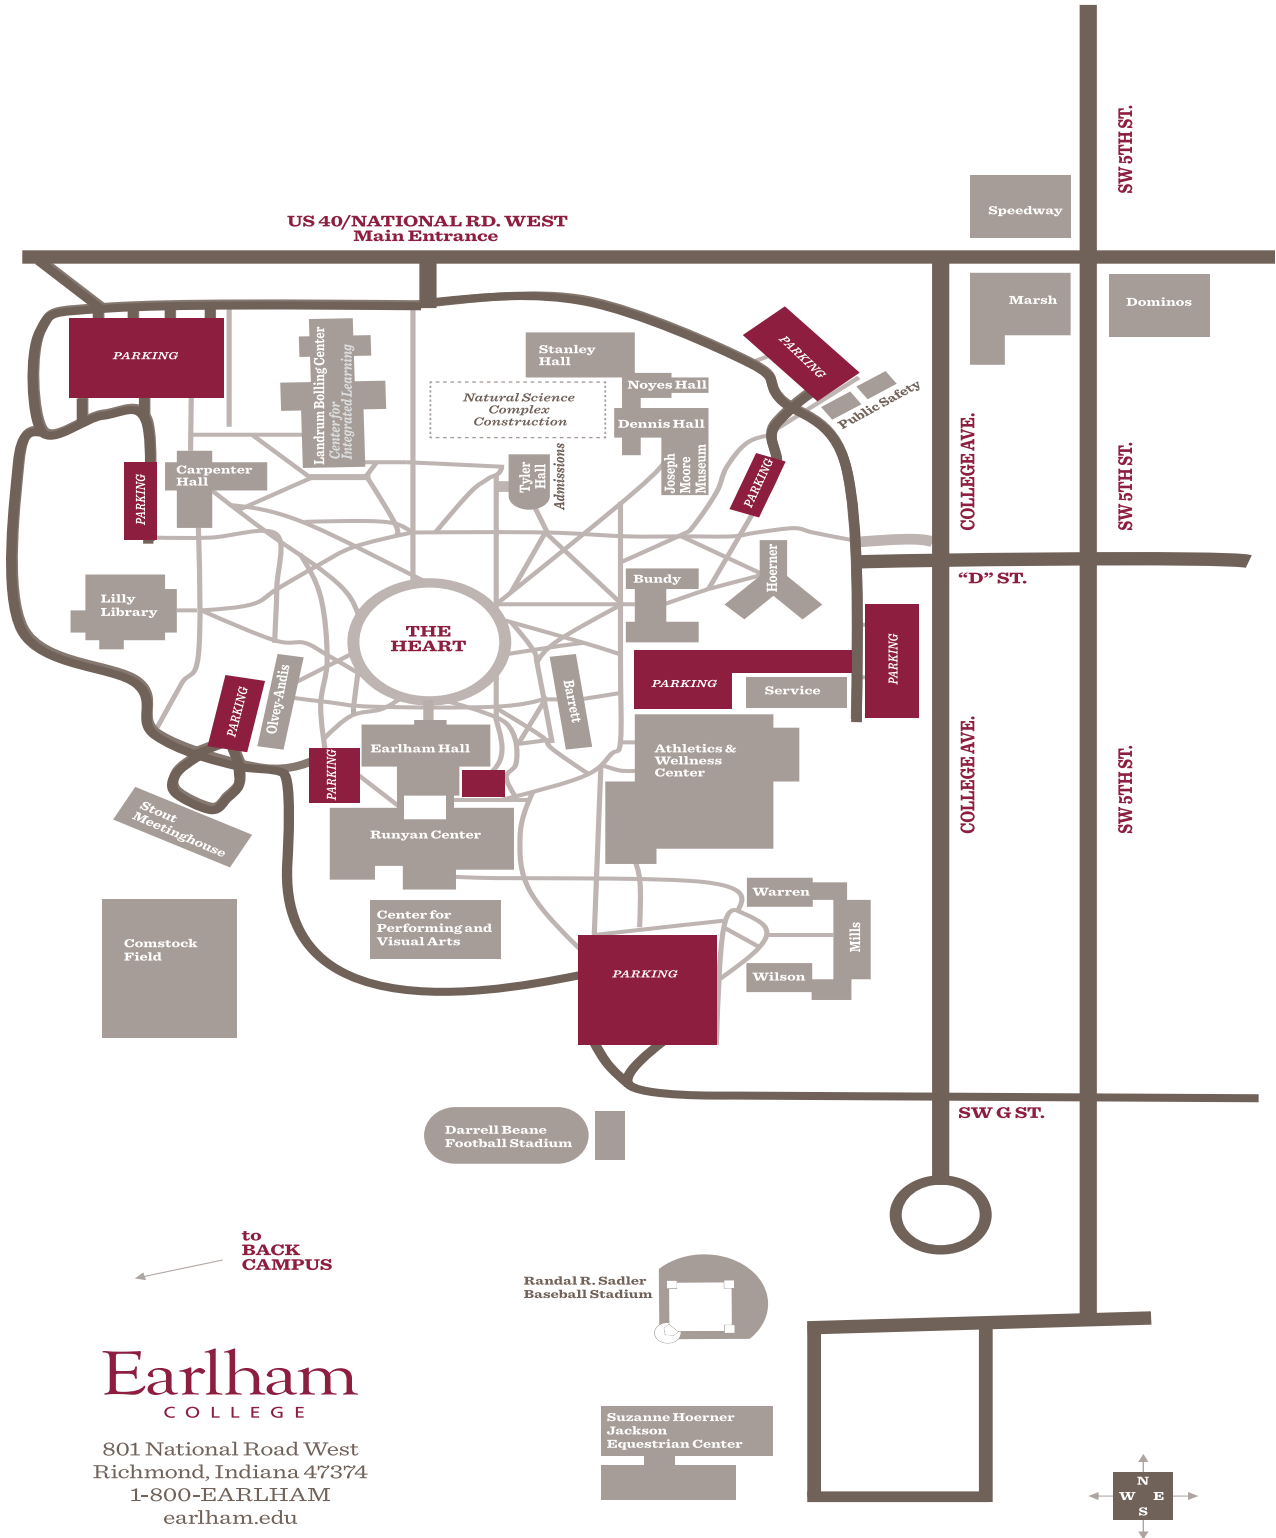

7:30 PM – Dinner at Galo's Italian Grill, Richmond, IN

Saturday, March 7th, Richmond Room, Landrum Bolling Center, Earlham College

8:00-9:00: Coffee and Breakfast

9:00-9:20: Brian Gross: *Latin in Language Support Program* (Cathedral High School)

11:30-11:45: Will Austin: *Life Expectancy in Ancient Rome* (Oberlin College)

11:45-12:00: Charles Hill: *The Excavations at Azoria in Crete* (Wabash College)

12:00-12:15: Martin Shedd: *Femboys at Play: Elagabalus and the Contradictions of Public Gender Expression* (Indiana University Bloomington)

12:30-2:00: Business Meeting Luncheon (meals available will be available to-go)

Directions to the Indiana Classical Conference:

Earlham is located at 801 National Road West, Richmond, IN 47374. Approaching from US 40, the main entrance is at a stoplight. Turn right at the first stop sign (you will see significant construction). Park in the first parking lot you see (this is the lot on the top left of the map below). There is a visitors lot directly south of it, but feel free to park in any available space. The Landrum Bolling Center (LBC) is due east of the parking lot. The Richmond Room is on the south end of the first floor.